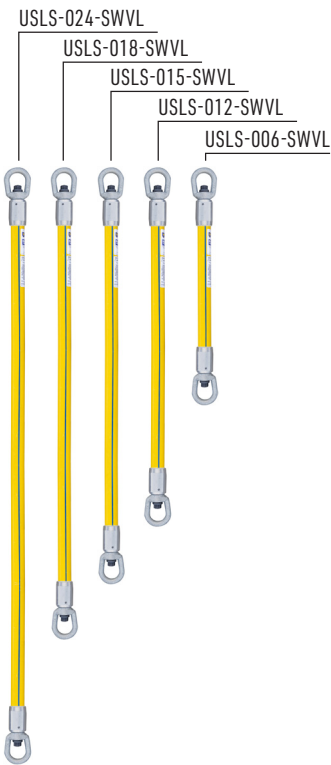

BLUE STRIPE® LINK STICK CROSS REFERENCE

USI Item Number	End A	End B	Load Limit (lb)	Fiberglass Length	Hastings	Chance
USLS-006-SWVL	Swivel Eye	Swivel Eye	4000	6"	3415	
USLS-012-SWVL	Swivel Eye	Swivel Eye	4000	12"	3416	
USLS-006-HOOK	Safety Hook	Swivel Eye	4000	6"	3413	
USLS-012-HOOK	Safety Hook	Swivel Eye	4000	12"	3414	
USLS-006-STOP	Stick Op. Safety Hook	Swivel Eye	4000	6"	3413-1	
USLS-012-STOP	Stick Op. Safety Hook	Swivel Eye	4000	12"	3414-1	
USLS-015-STOP	Stick Op. Safety Hook	Swivel Eye	4000	15"		C4001175
USLS-018-STOP	Stick Op. Safety Hook	Swivel Eye	4000	18"		C4002399
USLS-024-STOP	Stick Op. Safety Hook	Swivel Eye	4000	24"		C4002400
USLS-012-PIG	Pigtail	Swivel Eye	2000	12"	3480	
USLS-024-PIG	Pigtail	Swivel Eye	2000	24"	3481	
USLS-036-PIG	Pigtail	Swivel Eye	2000	36"	3482	
USLS-048-PIG	Pigtail	Swivel Eye	2000	48"	3483	
USLS-015-HOG	Pigtail HD	Swivel Eye	3500	15"		H4722
USLS-042-HOG	Pigtail HD	Swivel Eye	3500	42"		C4000812
USLS-022-XARM	Crossarm Hook	Swivel Eye	1500	22"		PSC4004132

For custom lengths or configurations not listed above, call the factory at (828) 323-8914 or email sales@utilityolutionsinc.com

(828) 323-8914

(828) 323-8410

sales@utilityolutionsinc.com

utilityolutionsinc.com

101 33RD STREET DRIVE SE • HICKORY, NC 28602

BLUE STRIPE® LINK STICK VISUAL REFERENCE

Swivel Eyes

Hook & Swivel Eye

Pigtail & Swivel Eye

Heavy Duty Pigtail & Swivel Eye

Stick Operable Safety Hook & Swivel Eye

Conductor Lift & Swivel Eye

Crossarm Hook & Swivel Eye

USLS-022-XARM