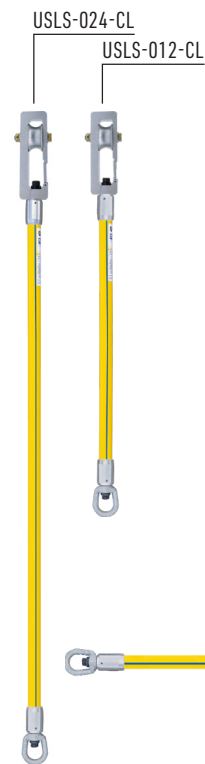

BLUE STRIPE® LINK STICK CROSS REFERENCE

USI Item Number	End A	End B	Load Limit (lb)	Fiberglass Length	Hastings	Chance
USLS-006-SWVL	Swivel Eye	Swivel Eye	4000	6"	3415	
USLS-012-SWVL	Swivel Eye	Swivel Eye	4000	12"	3416	
USLS-006-HOOK	Safety Hook	Swivel Eye	4000	6"	3413	
USLS-012-HOOK	Safety Hook	Swivel Eye	4000	12"	3414	
USLS-006-STOP	Stick Op. Safety Hook	Swivel Eye	4000	6"	3413-1	
USLS-012-STOP	Stick Op. Safety Hook	Swivel Eye	4000	12"	3414-1	
USLS-015-STOP	Stick Op. Safety Hook	Swivel Eye	4000	15"		C4001175
USLS-018-STOP	Stick Op. Safety Hook	Swivel Eye	4000	18"		C4002399
USLS-024-STOP	Stick Op. Safety Hook	Swivel Eye	4000	24"		C4002400
USLS-012-PIG	Pigtail	Swivel Eye	2000	12"	3480	
USLS-024-PIG	Pigtail	Swivel Eye	2000	24"	3481	
USLS-036-PIG	Pigtail	Swivel Eye	2000	36"	3482	
USLS-048-PIG	Pigtail	Swivel Eye	2000	48"	3483	
USLS-015-HOG	Pigtail HD	Swivel Eye	3500	15"		H4722
USLS-042-HOG	Pigtail HD	Swivel Eye	3500	42"		C4000812
USLS-022-XARM	Crossarm Hook	Swivel Eye	1500	22"		PSC4004132

101 33RD STREET DRIVE SE • HICKORY, NC 28602

BLUE STRIPE® LINK STICK VISUAL REFERENCE

Swivel Eyes

Hook & Swivel Eye

Pigtail & Swivel Eye

Heavy Duty Pigtail & Swivel Eye

Stick Operable Safety Hook & Swivel Eye

Conductor Lift & Swivel Eye

Crossarm Hook & Swivel Eye

USLS-022-XARM