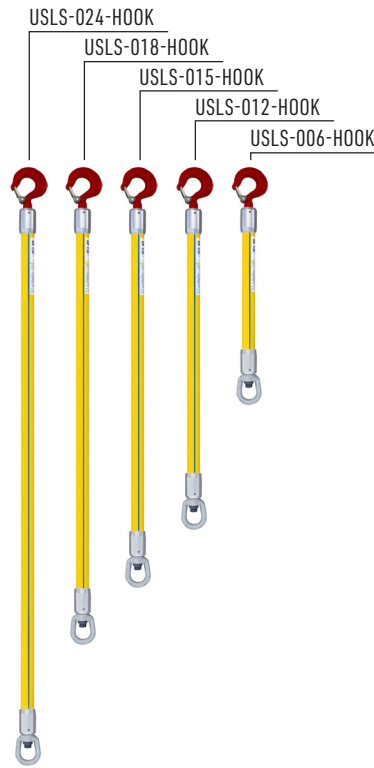

BLUE STRIPE® LINK STICK CROSS REFERENCE

USI Item Number	End A	End B	Load Limit (lb)	Fiberglass Length	Hastings	Chance
USLS-006-SWVL	Swivel Eye	Swivel Eye	4000	6"	3415	
USLS-012-SWVL	Swivel Eye	Swivel Eye	4000	12"	3416	
USLS-006-HOOK	Safety Hook	Swivel Eye	4000	6"	3413	
USLS-012-HOOK	Safety Hook	Swivel Eye	4000	12"	3414	
USLS-006-STOP	Stick Op. Safety Hook	Swivel Eye	4000	6"	3413-1	
USLS-012-STOP	Stick Op. Safety Hook	Swivel Eye	4000	12"	3414-1	
USLS-015-STOP	Stick Op. Safety Hook	Swivel Eye	4000	15"		C4001175
USLS-018-STOP	Stick Op. Safety Hook	Swivel Eye	4000	18"		C4002399
USLS-024-STOP	Stick Op. Safety Hook	Swivel Eye	4000	24"		C4002400
USLS-012-PIG	Pigtail	Swivel Eye	2000	12"	3480	
USLS-024-PIG	Pigtail	Swivel Eye	2000	24"	3481	
USLS-036-PIG	Pigtail	Swivel Eye	2000	36"	3482	
USLS-048-PIG	Pigtail	Swivel Eye	2000	48"	3483	
USLS-015-HOG	Pigtail HD	Swivel Eye	3500	15"		H4722
USLS-042-HOG	Pigtail HD	Swivel Eye	3500	42"		C4000812
USLS-022-XARM	Crossarm Hook	Swivel Eye	1500	22"		PSC4004132

For custom lengths or configurations not listed above, call the factory at (828) 323-8914 or email sales@utilityolutionsinc.com

(828) 323-8914

(828) 323-8410

sales@utilityolutionsinc.com

utilityolutionsinc.com

101 33RD STREET DRIVE SE • HICKORY, NC 28602

BLUE STRIPE® LINK STICK VISUAL REFERENCE

Swivel Eyes

Hook & Swivel Eye

Pigtail & Swivel Eye

Heavy Duty Pigtail & Swivel Eye

Stick Operable Safety Hook & Swivel Eye

Conductor Lift & Swivel Eye

Crossarm Hook & Swivel Eye

USLS-022-XARM