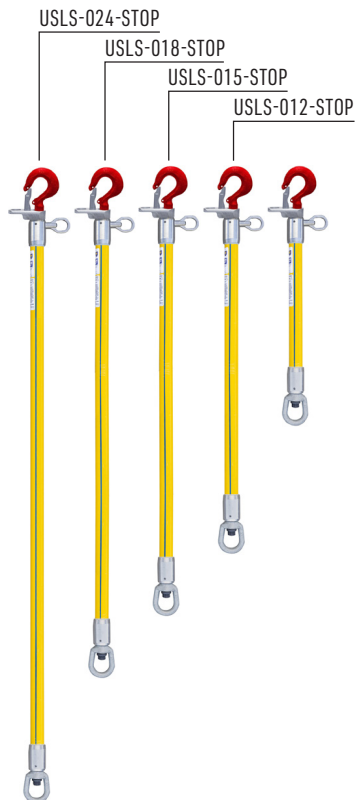

BLUE STRIPE® LINK STICK CROSS REFERENCE

USI Item Number	End A	End B	Load Limit (lb)	Fiberglass Length	Hastings	Chance
USLS-006-SWVL	Swivel Eye	Swivel Eye	4000	6"	3415	
USLS-012-SWVL	Swivel Eye	Swivel Eye	4000	12"	3416	
USLS-006-HOOK	Safety Hook	Swivel Eye	4000	6"	3413	
USLS-012-HOOK	Safety Hook	Swivel Eye	4000	12"	3414	
USLS-006-STOP	Stick Op. Safety Hook	Swivel Eye	4000	6"	3413-1	
USLS-012-STOP	Stick Op. Safety Hook	Swivel Eye	4000	12"	3414-1	
USLS-015-STOP	Stick Op. Safety Hook	Swivel Eye	4000	15"		C4001175
USLS-018-STOP	Stick Op. Safety Hook	Swivel Eye	4000	18"		C4002399
USLS-024-STOP	Stick Op. Safety Hook	Swivel Eye	4000	24"		C4002400
USLS-012-PIG	Pigtail	Swivel Eye	2000	12"	3480	
USLS-024-PIG	Pigtail	Swivel Eye	2000	24"	3481	
USLS-036-PIG	Pigtail	Swivel Eye	2000	36"	3482	
USLS-048-PIG	Pigtail	Swivel Eye	2000	48"	3483	
USLS-015-HOG	Pigtail HD	Swivel Eye	3500	15"		H4722
USLS-042-HOG	Pigtail HD	Swivel Eye	3500	42"		C4000812
USLS-022-XARM	Crossarm Hook	Swivel Eye	1500	22"		PSC4004132

101 33RD STREET DRIVE SE • HICKORY, NC 28602

BLUE STRIPE® LINK STICK VISUAL REFERENCE

Swivel Eyes

Hook & Swivel Eye

Pigtail & Swivel Eye

Heavy Duty Pigtail & Swivel Eye

Stick Operable Safety Hook & Swivel Eye

Conductor Lift & Swivel Eye

Crossarm Hook & Swivel Eye

USLS-022-XARM