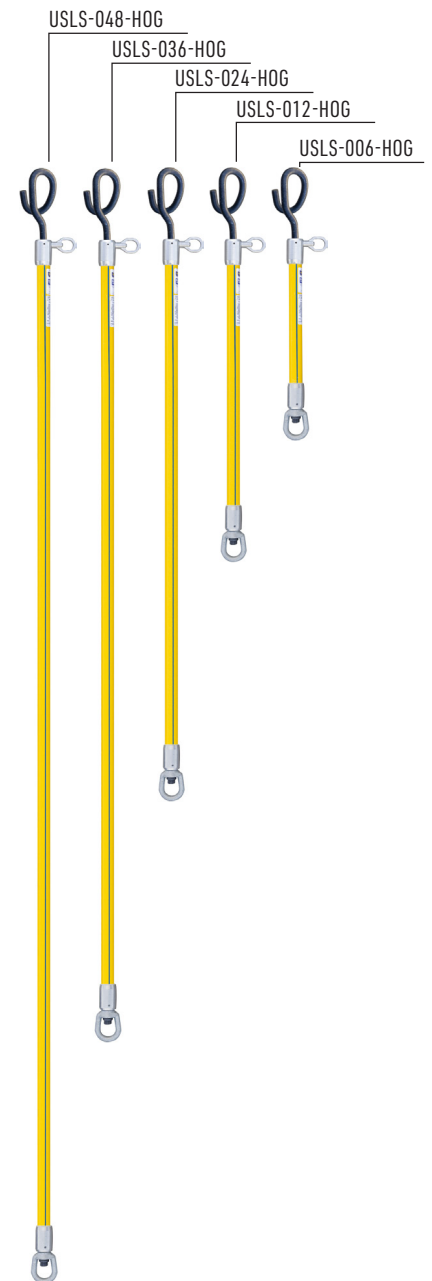

BLUE STRIPE® LINK STICK CROSS REFERENCE

USI Item Number	End A	End B	Load Limit (lb)	Fiberglass Length	Hastings	Chance
USLS-006-SWVL	Swivel Eye	Swivel Eye	4000	6"	3415	
USLS-012-SWVL	Swivel Eye	Swivel Eye	4000	12"	3416	
USLS-006-HOOK	Safety Hook	Swivel Eye	4000	6"	3413	
USLS-012-HOOK	Safety Hook	Swivel Eye	4000	12"	3414	
USLS-006-STOP	Stick Op. Safety Hook	Swivel Eye	4000	6"	3413-1	
USLS-012-STOP	Stick Op. Safety Hook	Swivel Eye	4000	12"	3414-1	
USLS-015-STOP	Stick Op. Safety Hook	Swivel Eye	4000	15"		C4001175
USLS-018-STOP	Stick Op. Safety Hook	Swivel Eye	4000	18"		C4002399
USLS-024-STOP	Stick Op. Safety Hook	Swivel Eye	4000	24"		C4002400
USLS-012-PIG	Pigtail	Swivel Eye	2000	12"	3480	
USLS-024-PIG	Pigtail	Swivel Eye	2000	24"	3481	
USLS-036-PIG	Pigtail	Swivel Eye	2000	36"	3482	
USLS-048-PIG	Pigtail	Swivel Eye	2000	48"	3483	
USLS-015-HOG	Pigtail HD	Swivel Eye	3500	15"		H4722
USLS-042-HOG	Pigtail HD	Swivel Eye	3500	42"		C4000812
USLS-022-XARM	Crossarm Hook	Swivel Eye	1500	22"		PSC4004132

101 33RD STREET DRIVE SE • HICKORY, NC 28602

BLUE STRIPE® LINK STICK VISUAL REFERENCE

Swivel Eyes

Hook & Swivel Eye

Pigtail & Swivel Eye

Heavy Duty Pigtail & Swivel Eye

Stick Operable Safety Hook & Swivel Eye

Conductor Lift & Swivel Eye

Crossarm Hook & Swivel Eye

USLS-022-XARM